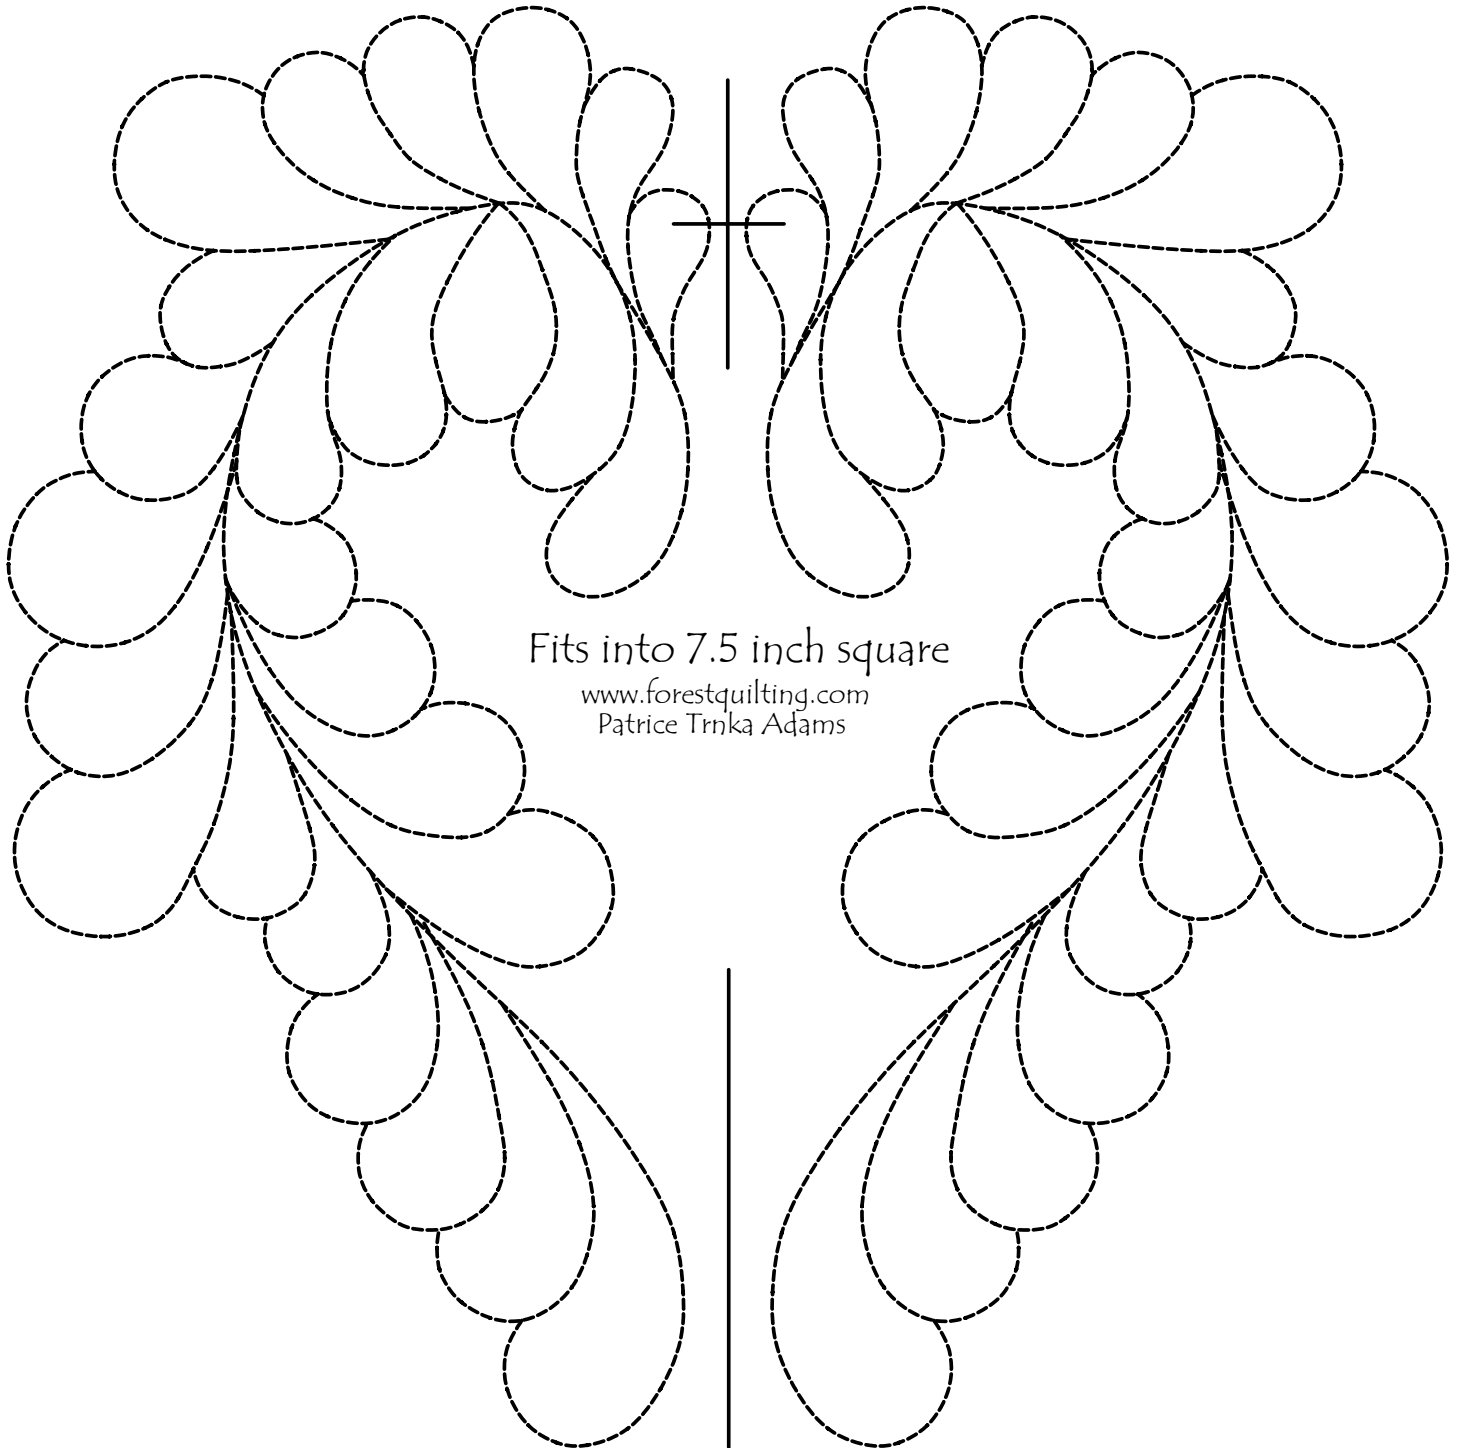

FOREST QUILTING

www.forestquilting.com

Feathered Heart Motif 2

January 2008

Patrice Trnka Adams

Fits into 7.5 inch square

www.forestquilting.com
Patrice Trnka Adams

FOREST QUILTING

www.forestquilting.com

Feathered Heart Motif 2

January 2008

Patrice Trnka Adams

Fits into 6.5 inch square

www.forestquilting.com
Patrice Trnka Adams

FOREST QUILTING

www.forestquilting.com

Feathered Heart Motif 2

January 2008

Patrice Trnka Adams