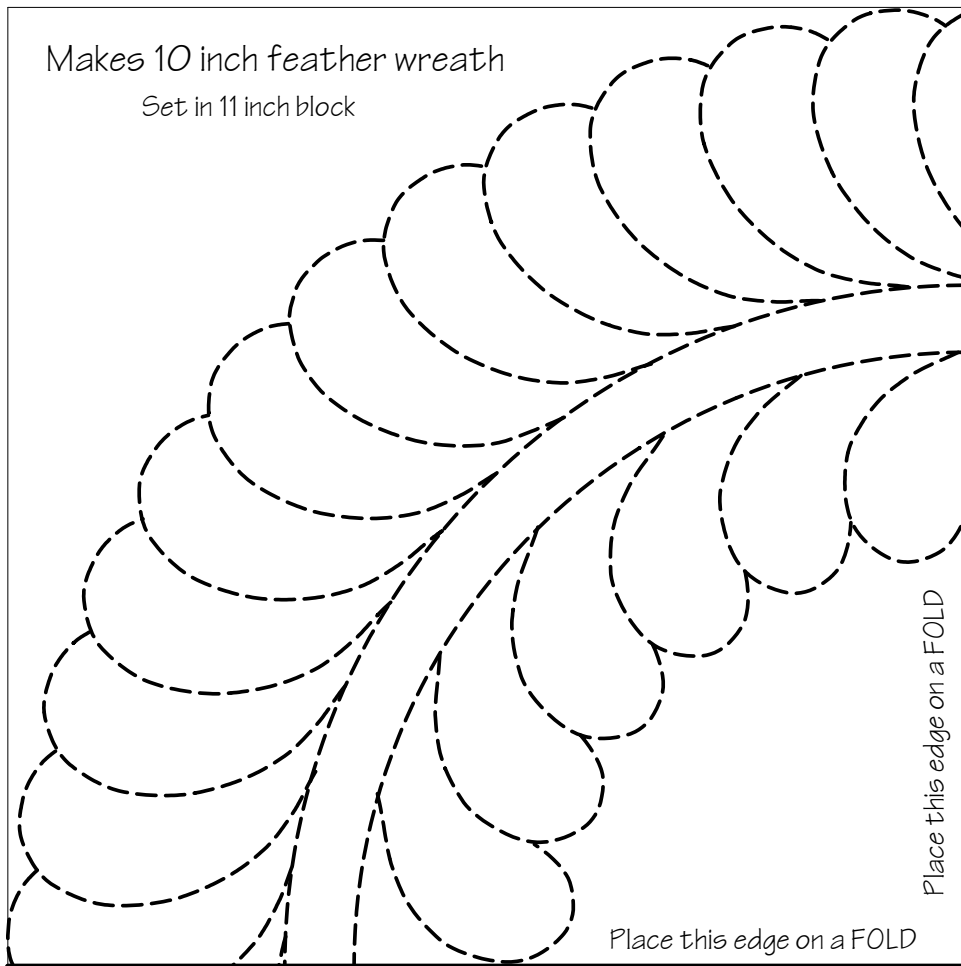

## Feathered Wreath

June 2006

Patrice Trnka Adams

Ten Inch Diameter

Makes 10 inch feather wreath

Set in 11 inch block

Place this edge on a FOLD

Place this edge on a FOLD