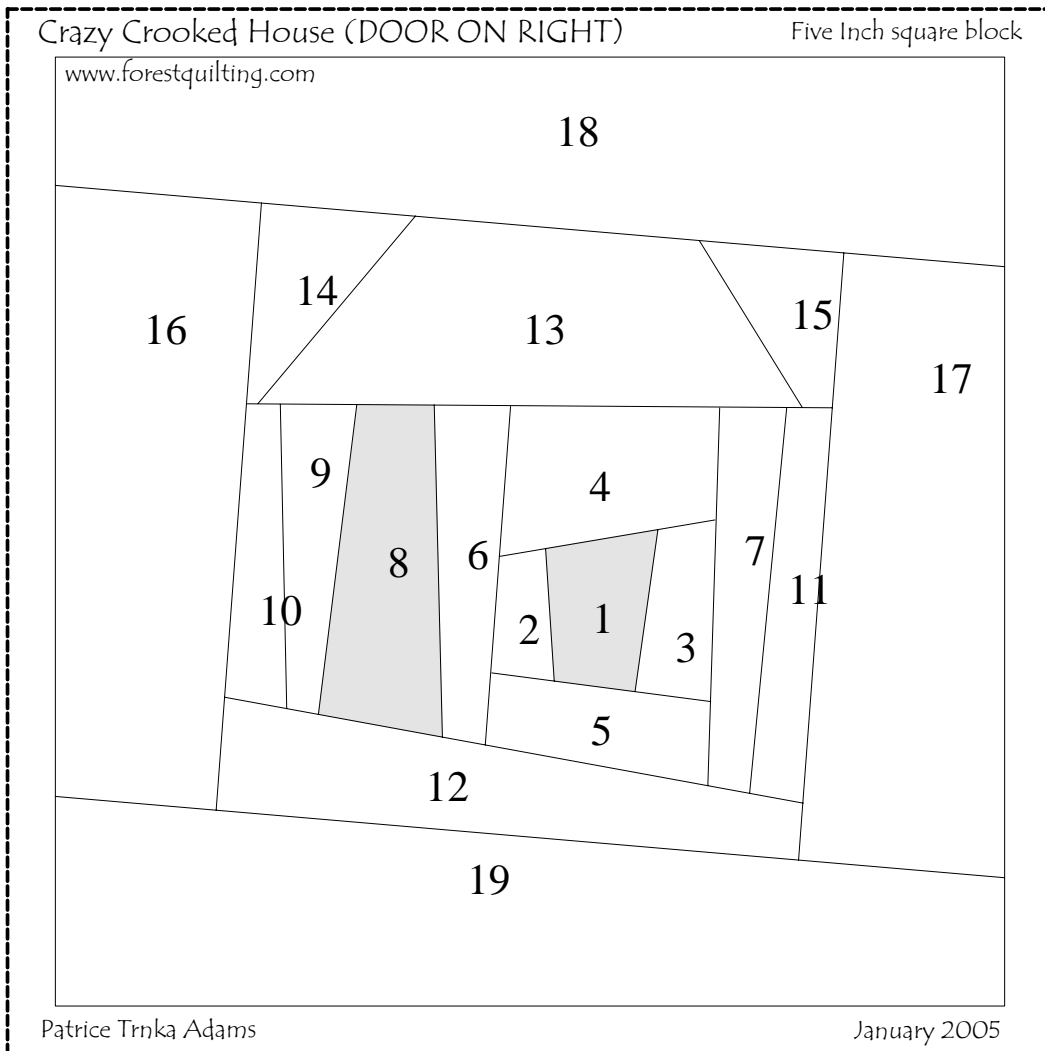

Crazy Crooked House

January 2005

Patrice Trnka Adams

17 X 17 inch wall hanging

House Block - 5 inches square

Sashing = 1/2 inch

Inside (medium gray) border = 3/4 inch

Border Two (Dark Blue) = 1 inch

Border Three (Red) = 1/4 inch

Outside Border (Dark Plaid) = 1 inch

Binding = 1/4 inch

Crazy Crooked House

January 2005

Patrice Trnka Adams