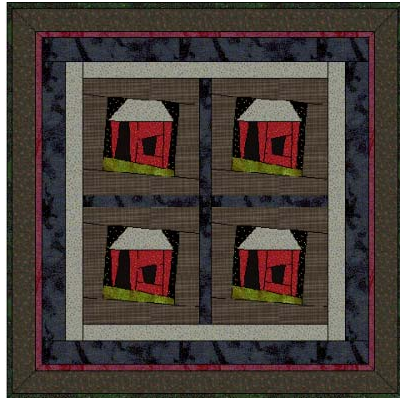

Crazy Crooked House

January 2005

Patrice Trnka Adams

17 X 17 inch wall hanging

House Block - 5 inches square

Sashing = 1/2 inch

Inside (medium gray) border = 3/4 inch

Border Two (Dark Blue) = 1 inch

Border Three (Red) = 1/4 inch

Outside Border (Dark Plaid) = 1 inch

Binding = 1/4 inch

Crazy Crooked House

January 2005

Patrice Trnka Adams