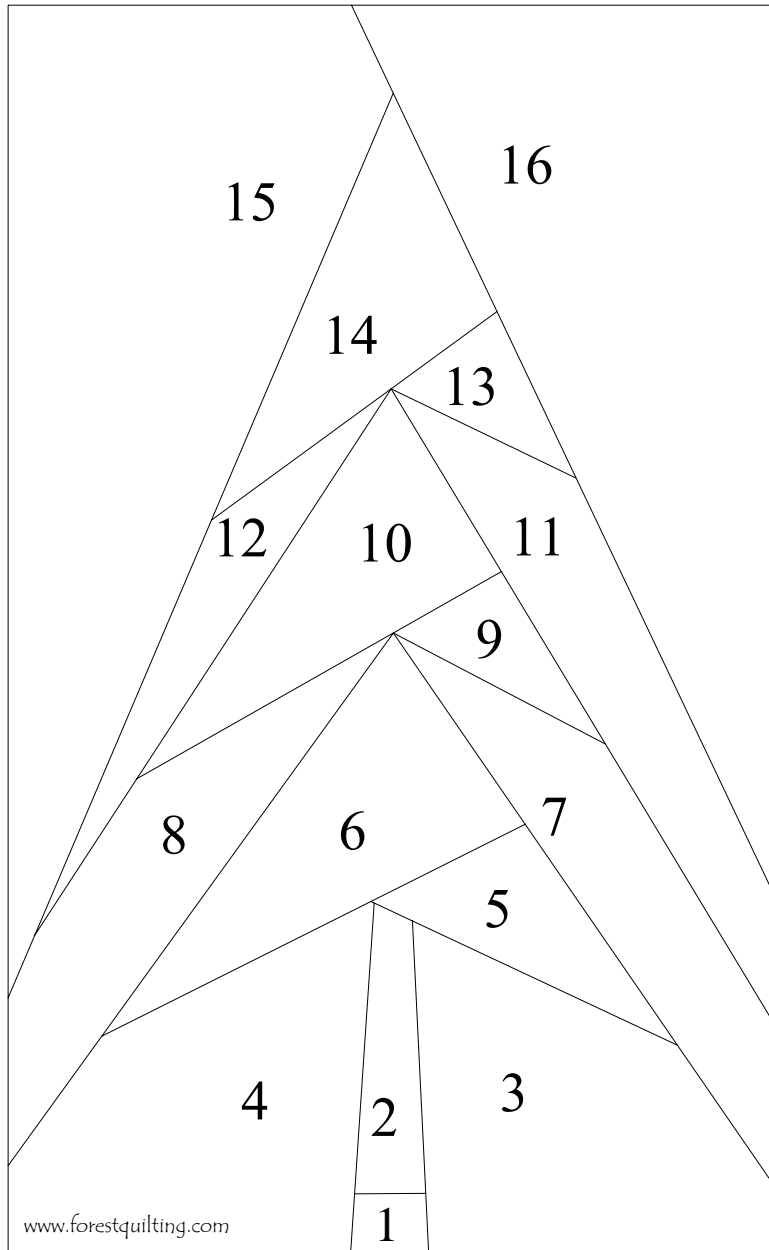

## Carlson Pine

November 2005

Patrice Trnka Adams

17 X 20 inch wall hanging

Carlson Tree

4 x 6.5 inch block

www.forestquilting.com

November 2005

Patrice Trnka Adams

Tree block = 4.5" X 6" block  
 Inner border and sashing = 1/2 inch  
 Outer border = 3 inches  
 Binding = 1/4 inch